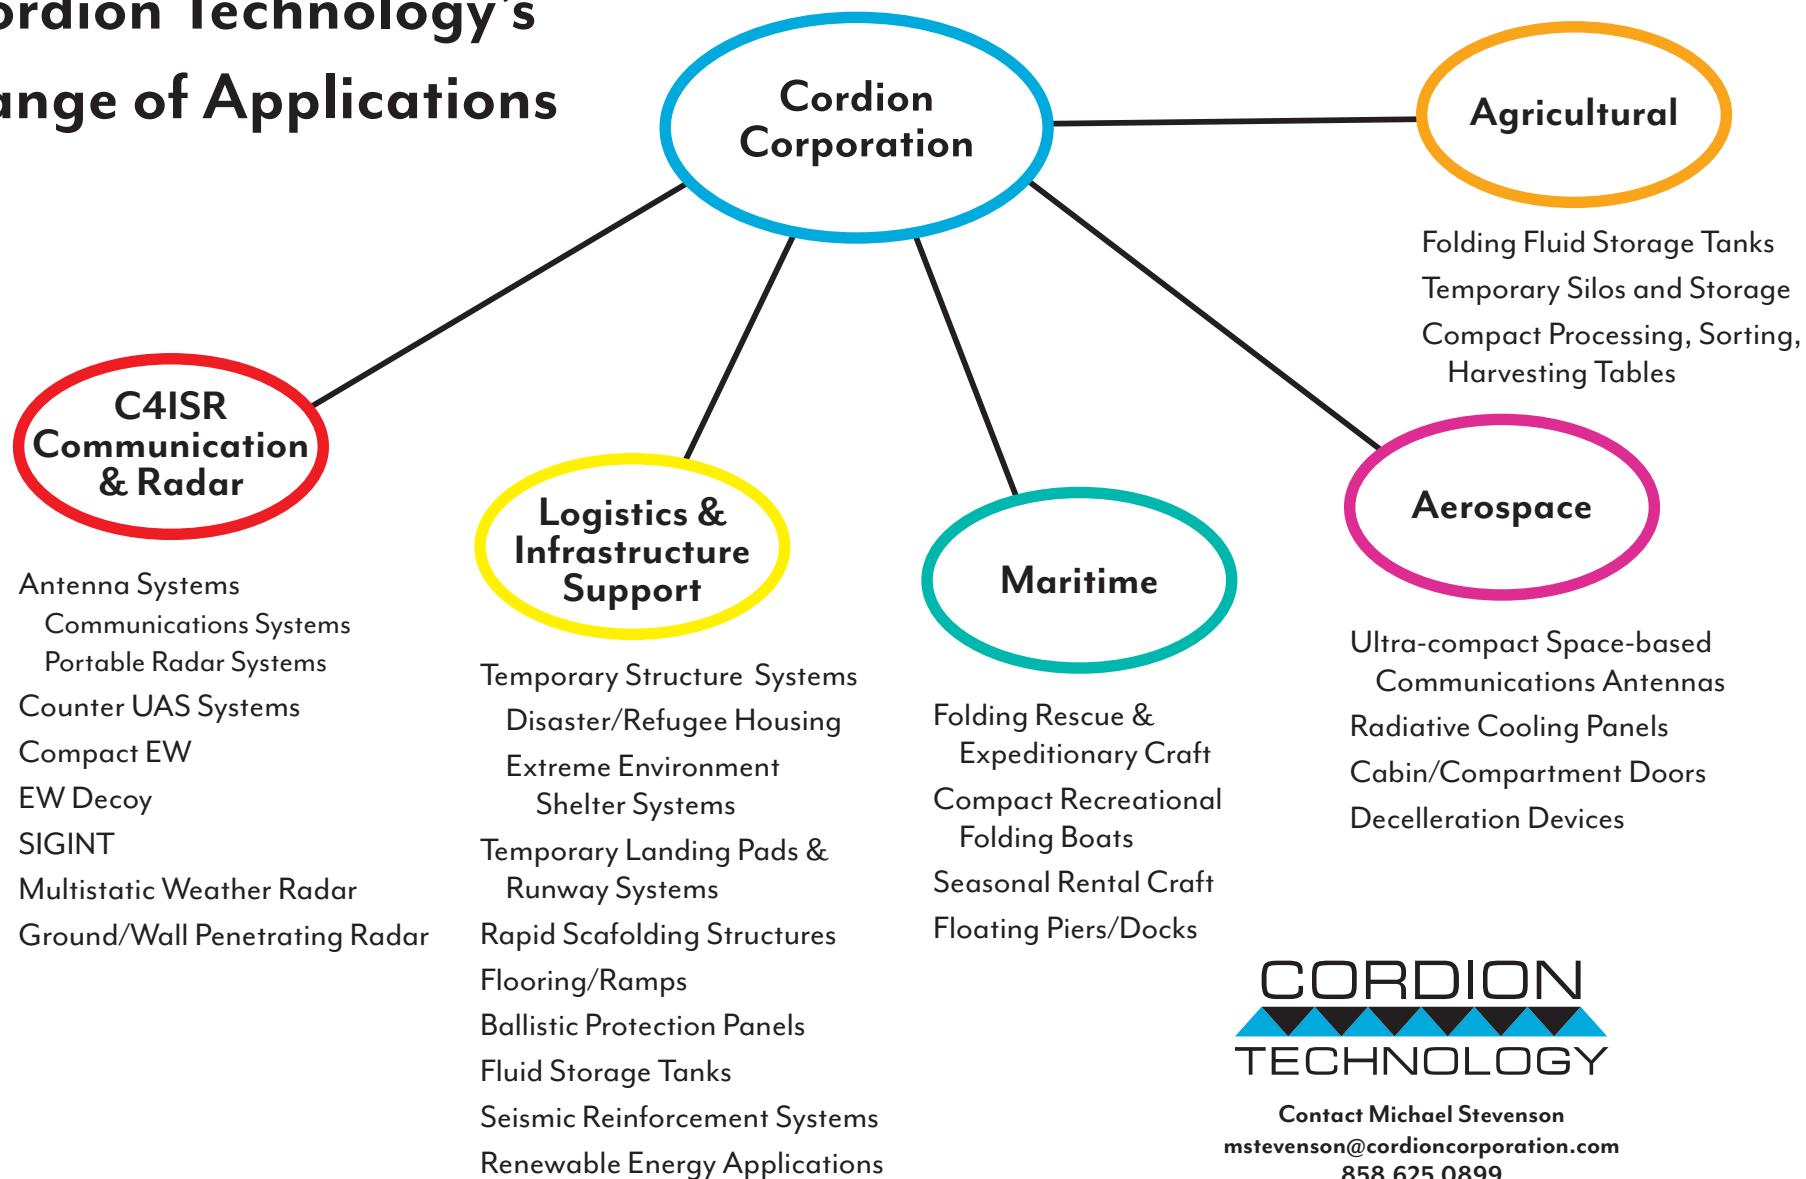

Cordion Technology's Range of Applications

CORDION

TECHNOLOGY

Contact Michael Stevenson
mstevenson@cordioncorporation.com
858.625.0899
10366 Roselle St., Suite D
San Diego, CA 92121